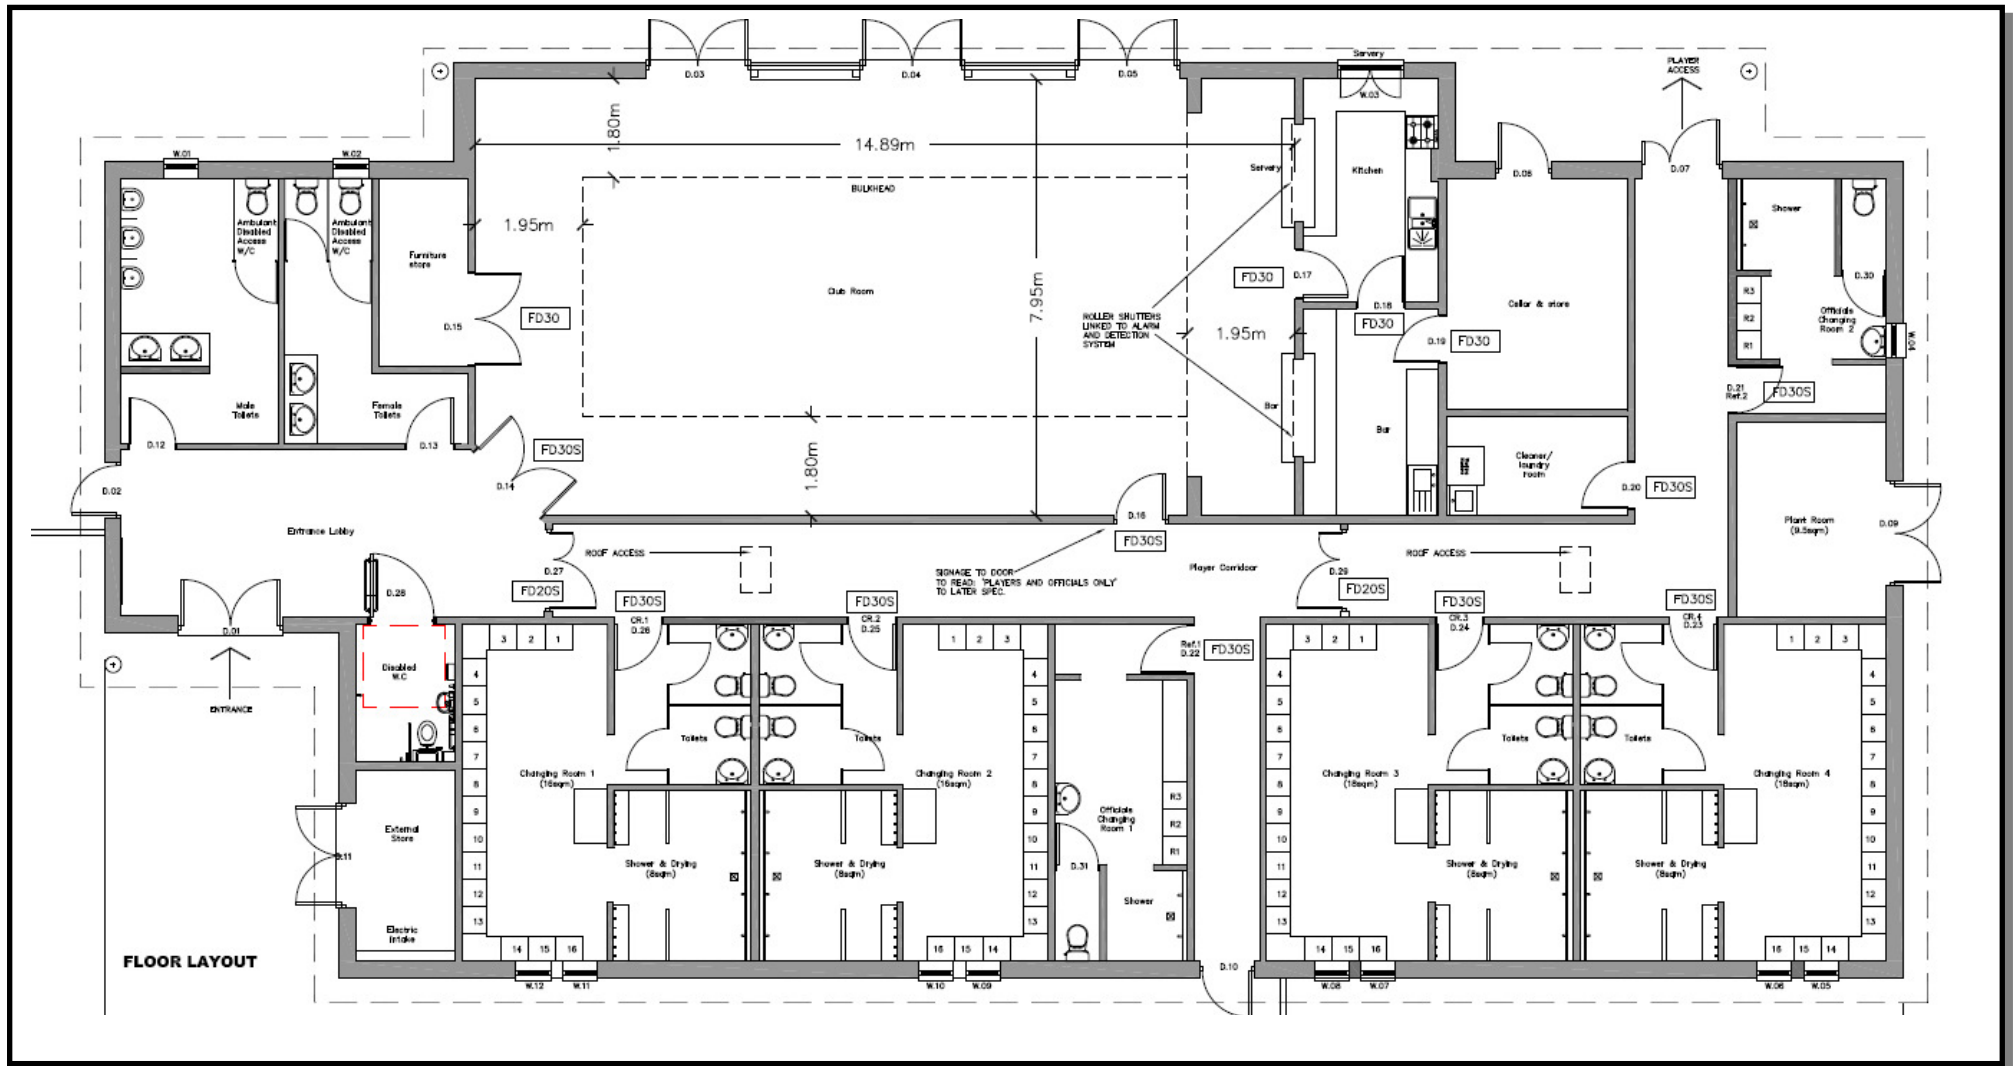

# Shefford Saints FC & Shefford Town FC New Ground Development Hitchin Road Shefford

Artist's Impression of New Ground

Site Layout

Pitch side Elevation of Clubhouse

PTO

Pitch side

Floor Plan